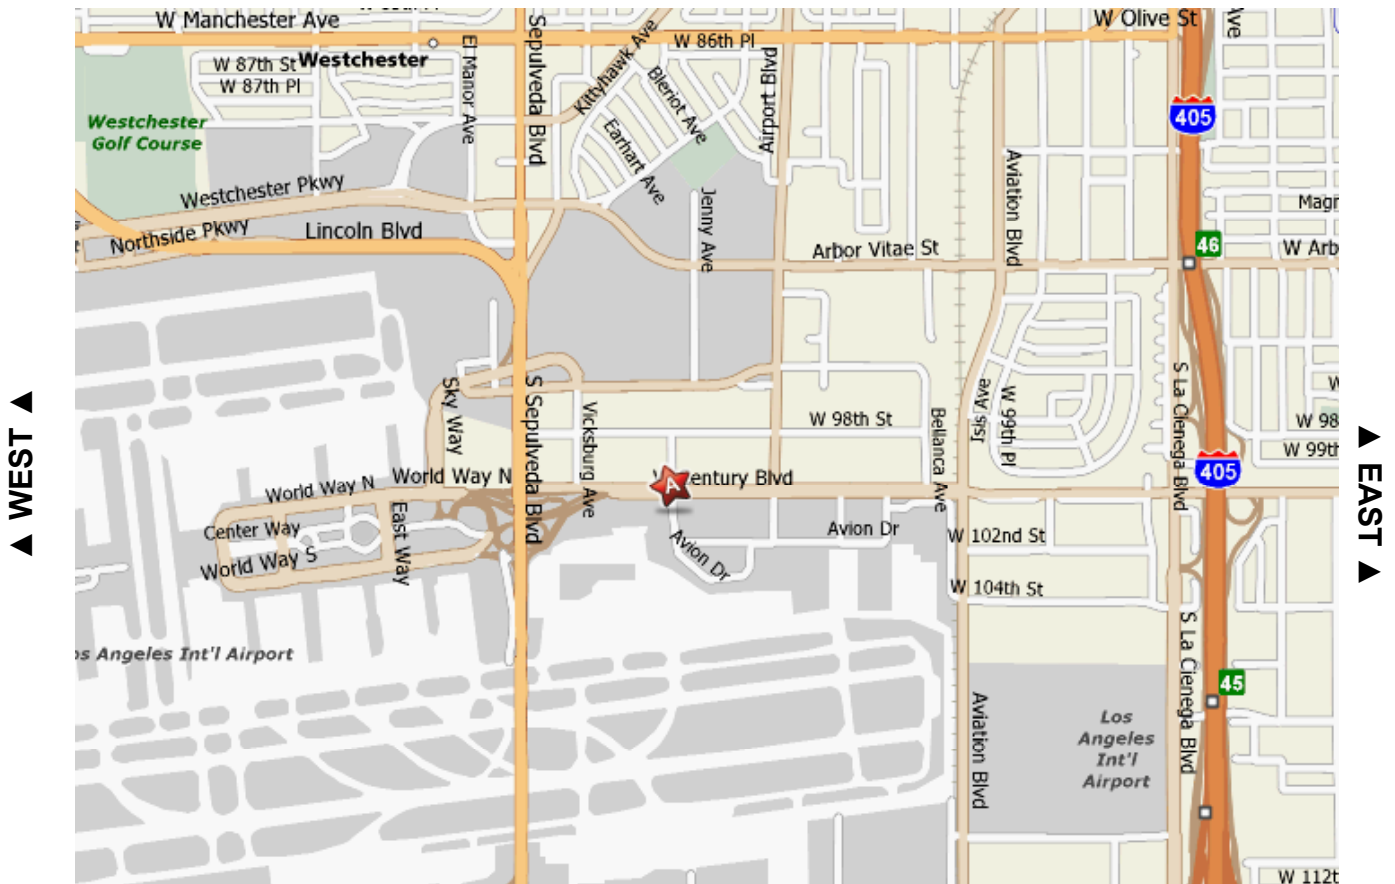

Sheraton Gateway Hotel- LAX

6101 Century Boulevard, Los Angeles

MAPQUEST.

▲ NORTH ▲

▼ SOUTH ▼

General Directions to the Hotel

From East

Take Interstate 10 West to I-405 South and exit at Century Boulevard West (LAX Airport). Turn left at the bottom of the off ramp, and then turn right onto Century Boulevard. The hotel is located on the right side of Century Boulevard. Turn right onto Avion Drive and take an immediate left to the hotel.

From North

Take Interstate 405 South and exit at Century Boulevard West (LAX Airport). Turn left at the bottom of the off ramp, and then turn right onto Century Boulevard. The hotel is located on the right side of Century Boulevard. Turn right onto Avion Drive and take an immediate left to the hotel.

From South

Take I-405 North and exit at Century Boulevard. Turn left onto Century Boulevard, and then turn right onto Avion Drive. The hotel is located at the corner of Avion Drive and Century Boulevard.