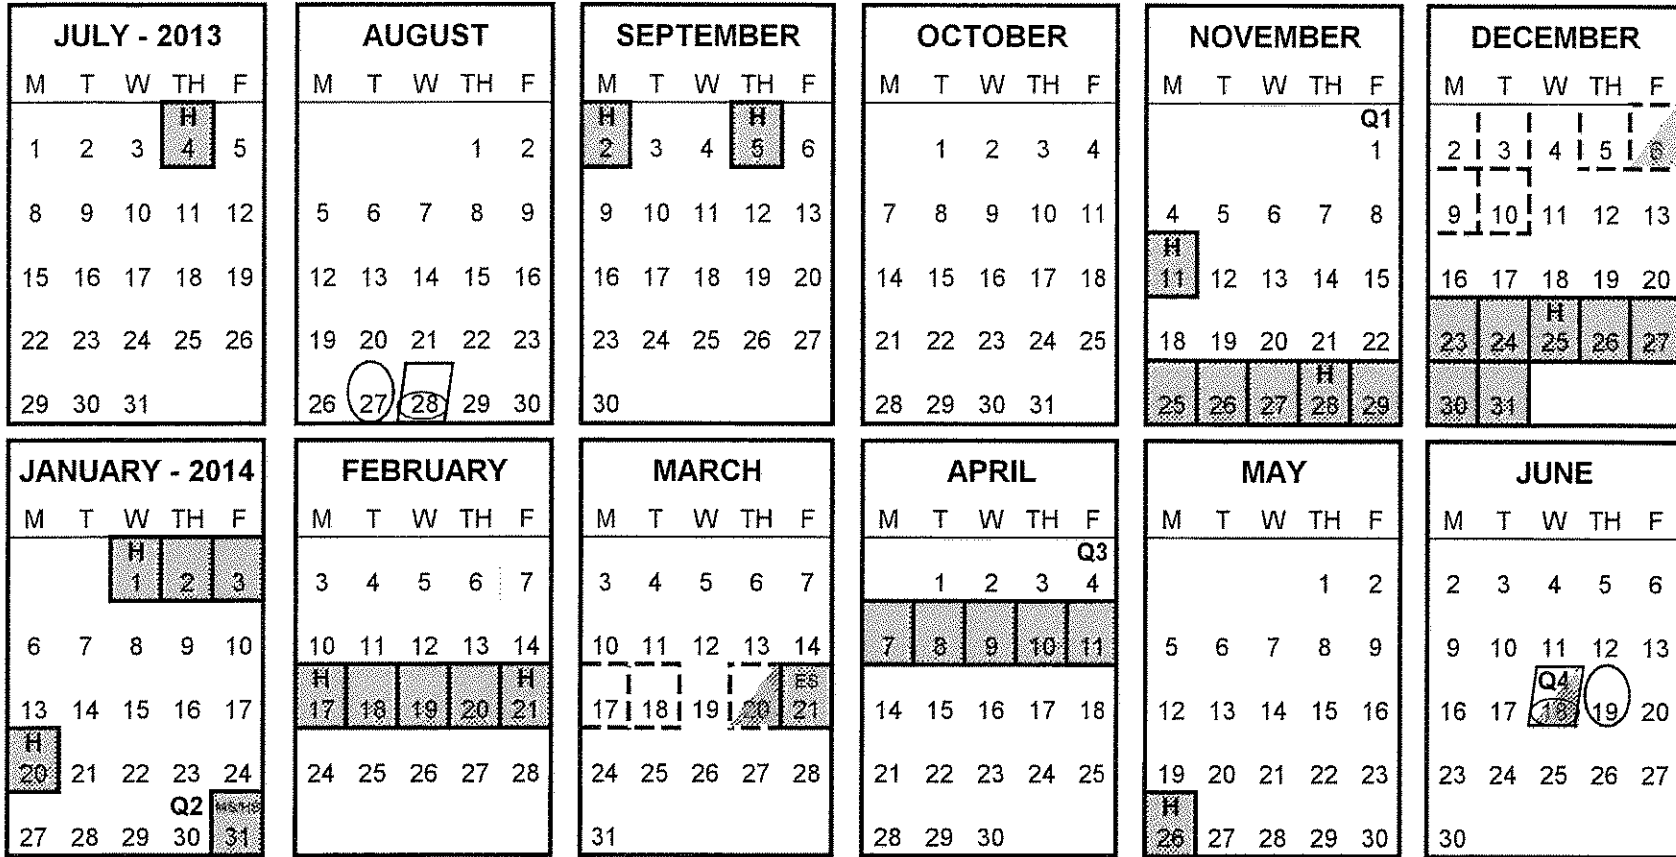

Redondo Beach Unified School District

2013-14 School Year Calendar - Draft A

Tentative Agreement between RBTA & RBUSD
Feb. 6, 2012

RBTA:

 RBUSD:

LEGEND

- First/Last School Day
- Holiday (No School)
- Teacher Work Day (No Students)
- Staff Development Day (No Students)
- Parent Conferences
- Elementary Minimum Day
- End of Quarter
- End of Trimester

- Independence Day
- Labor Day
- Local Holiday
- Non-Student Day
- Veterans' Day
- Thanksgiving Break
- Winter Recess
- Local Holiday
- Local Holiday
- Local Holiday
- M.L. King Day
- Semester Break (No Students)
- Middle & High School
- Lincoln Day
- President's Day
- Trimester Break (No Students)
- Elementary Schools
- Spring Recess
- Local Holiday
- Memorial Day