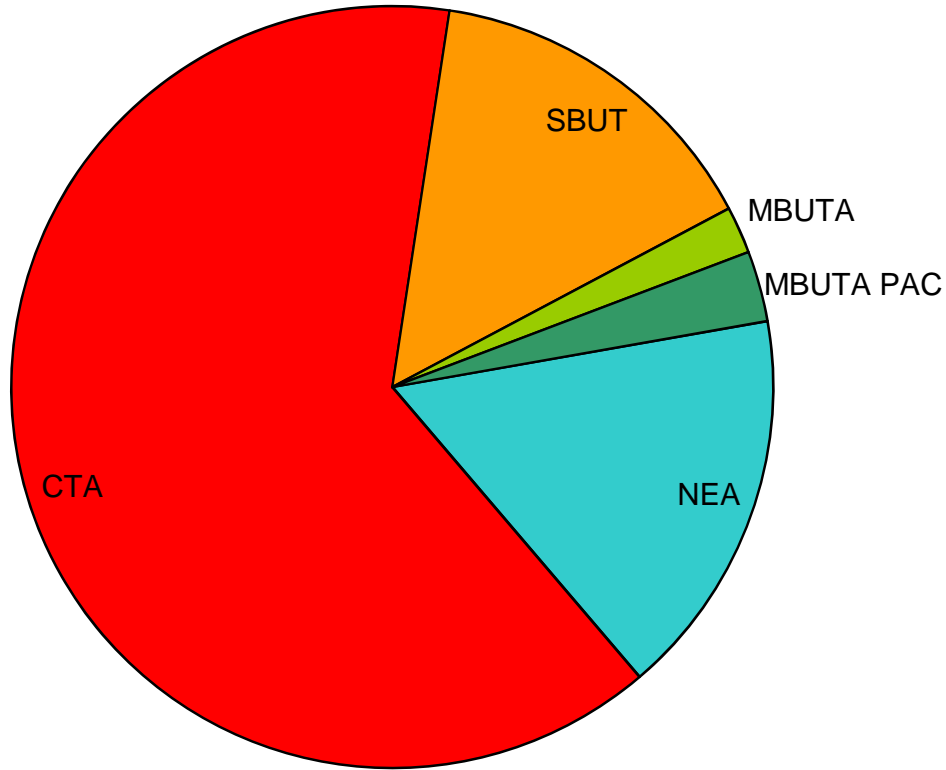

Your Union Dues

NEA	\$166.00
CTA	\$639.00
SBUT	\$149.00
MBUTA	\$20.00
MBUTA PAC	\$30.00